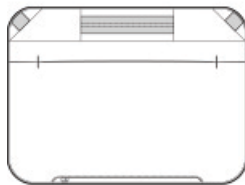

SPEC SHEET + MEASUREMENTS

TravisMathew Lateral Brief. TMB500

Product photo

A cross between a slim brief and a messenger, this multifunctional wonder has plenty of room for your laptop and work essentials.

- 100% poly mini ripstop
- Durable water repellent (DWR) finish
- Front slip pocket with hidden zipper to access interior organization
- Retractable handles tuck away for easy storage
- Detachable, adjustable, padded shoulder strap
- Integrated zippered luggage trolley pass through
- Rubberized TM logo patch
- Laptop sleeve dimensions: 11"h x 15"w x 1"d; fits most 17" laptops
- Dimensions: 12.25"h x 16.5"w x 4"d
- Capacity: 671.25 cu. in./11 L
- Weight: 1.87 lbs./0.85 kg

Sketches

front

back

Note: Bags not intended for use by children 12 and under.

SPEC SHEET + MEASUREMENTS

TravisMathew Lateral Brief. TMB500

COLORS

Black
PMS BLACK
C